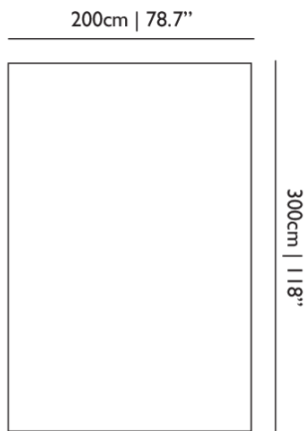

Walking on Clouds Carpet / Rectangular 200x300

Dimensions

Product

WIDTH 300cm | 118.1"
HEIGHT 200cm | 78.7"
DEPTH 200cm | 78.7"

Packaging

WIDTH 30cm | 11.8"
HEIGHT 300cm | 118.1"
CUBAGE 0.27m³ | 9.53ft³
LENGTH 30cm | 11.8"
WEIGHT 15.6kg | 34.39lbs

Technical

MATERIAL

Pile: 100 % PA | Backing: PP Woven Textile backing