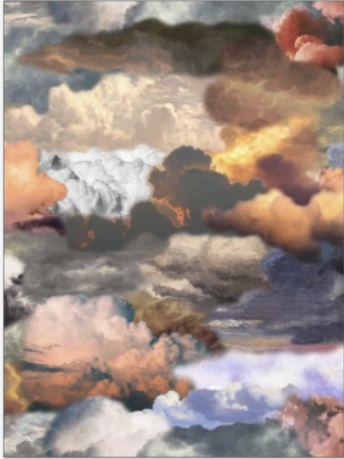

Walking on Clouds Carpet

FRONT | FOR MOOOI CARPETS

Carpet Walking on Clouds by Front is a collage of mixed-media clouds from different eras. The clouds have been a source of inspiration for artists for centuries. Front studied the clouds in all kinds of paintings, finding hundreds of different tones and shapes. Walking on Clouds brings the warm colours of numerous sunsets inside your home.

Detailing

Walking on Clouds is highly durable and has great texture retention due to strong polyamide fibers.

Colours

Walking on
Clouds Dusk

Walking on Clouds Carpet / Rectangular 200x300

Dimensions

Product